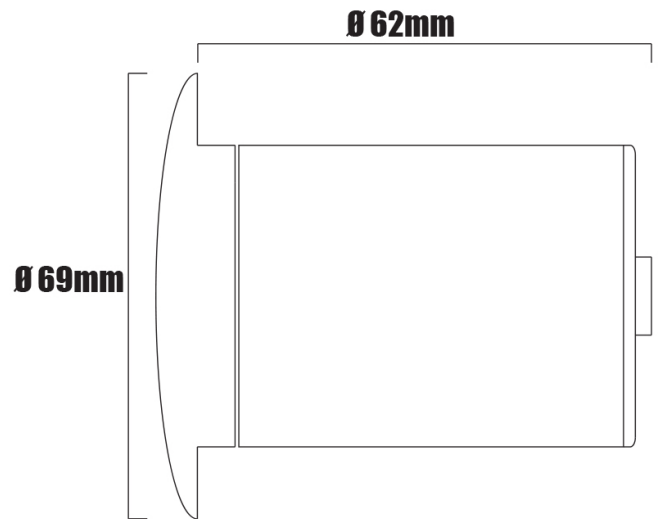

HUNZA

Hunza PURE LED Euro step light (plain flange) - copper

COLOUR
3000k

PRODUCT CODE
LGP3620

BEAM ANGLE
38°

WATTAGE
4W

LIFE OF LED
60,000h

GENERAL

| | |
|-----------------------|--------|
| Construction Material | Copper |
| Cut-out (mm) | 45 |
| IP rating | 66 |
| Rotation angle (°) | N/A |
| Tilt angle (°) | N/A |
| Weight (g) | 480 |

Wiring

| | |
|-------------------------|---------------------|
| Cable/flying lead | 1m - H07 Rubberised |
| Type of wiring required | Series |

Power Supplies

| Product code | Description |
|--------------|-------------------|
| LGT2432 | 700mA Non-dimming |
| LGT2532 | 700mA Dimming |

Accessories

| Product code | Description | Product code | Description |
|--------------|---------------------------------------|--------------|---|
| ELA7924 | Flexible conduit 20mm black - 50mm | ELA8620 | Connection box for standard & high power LED lights |
| ELC1022 | Black rubber cable 2-core - 1mm - 50m | ELA9510 | Wiska gel sachet - 2 x 85ml |