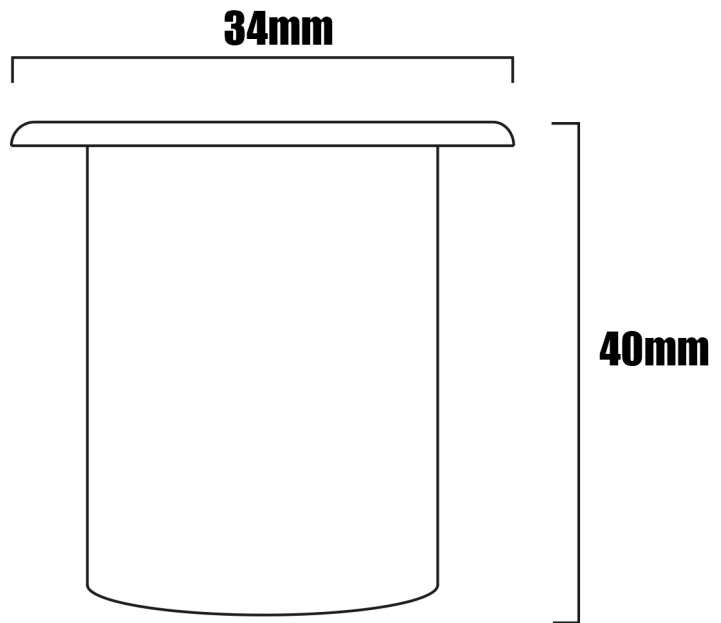

# UniLED

UniLED deck light square - s/steel - frosted

PRODUCT CODE	COLOUR	BEAM ANGLE	WATTAGE	LIFE OF LAMP	LUMENS
LDF4040	WHITE	N/A	0.5W	N/A	N/A
LDF4042	BLUE	N/A	0.5W	N/A	N/A

## GENERAL

Construction Material	s/steel
Cut-out (mm)	25mm
IP rating	IP67
Rotation angle (°)	N/A
Tilt angle (°)	N/A
Weight (g)	160g

## Accessories

Product code	Description
ELA7924	Flexible conduit 20mm (16mm ID) black - 50mm
ELC1022	Black rubber cable 2-core - 1mm - 50m